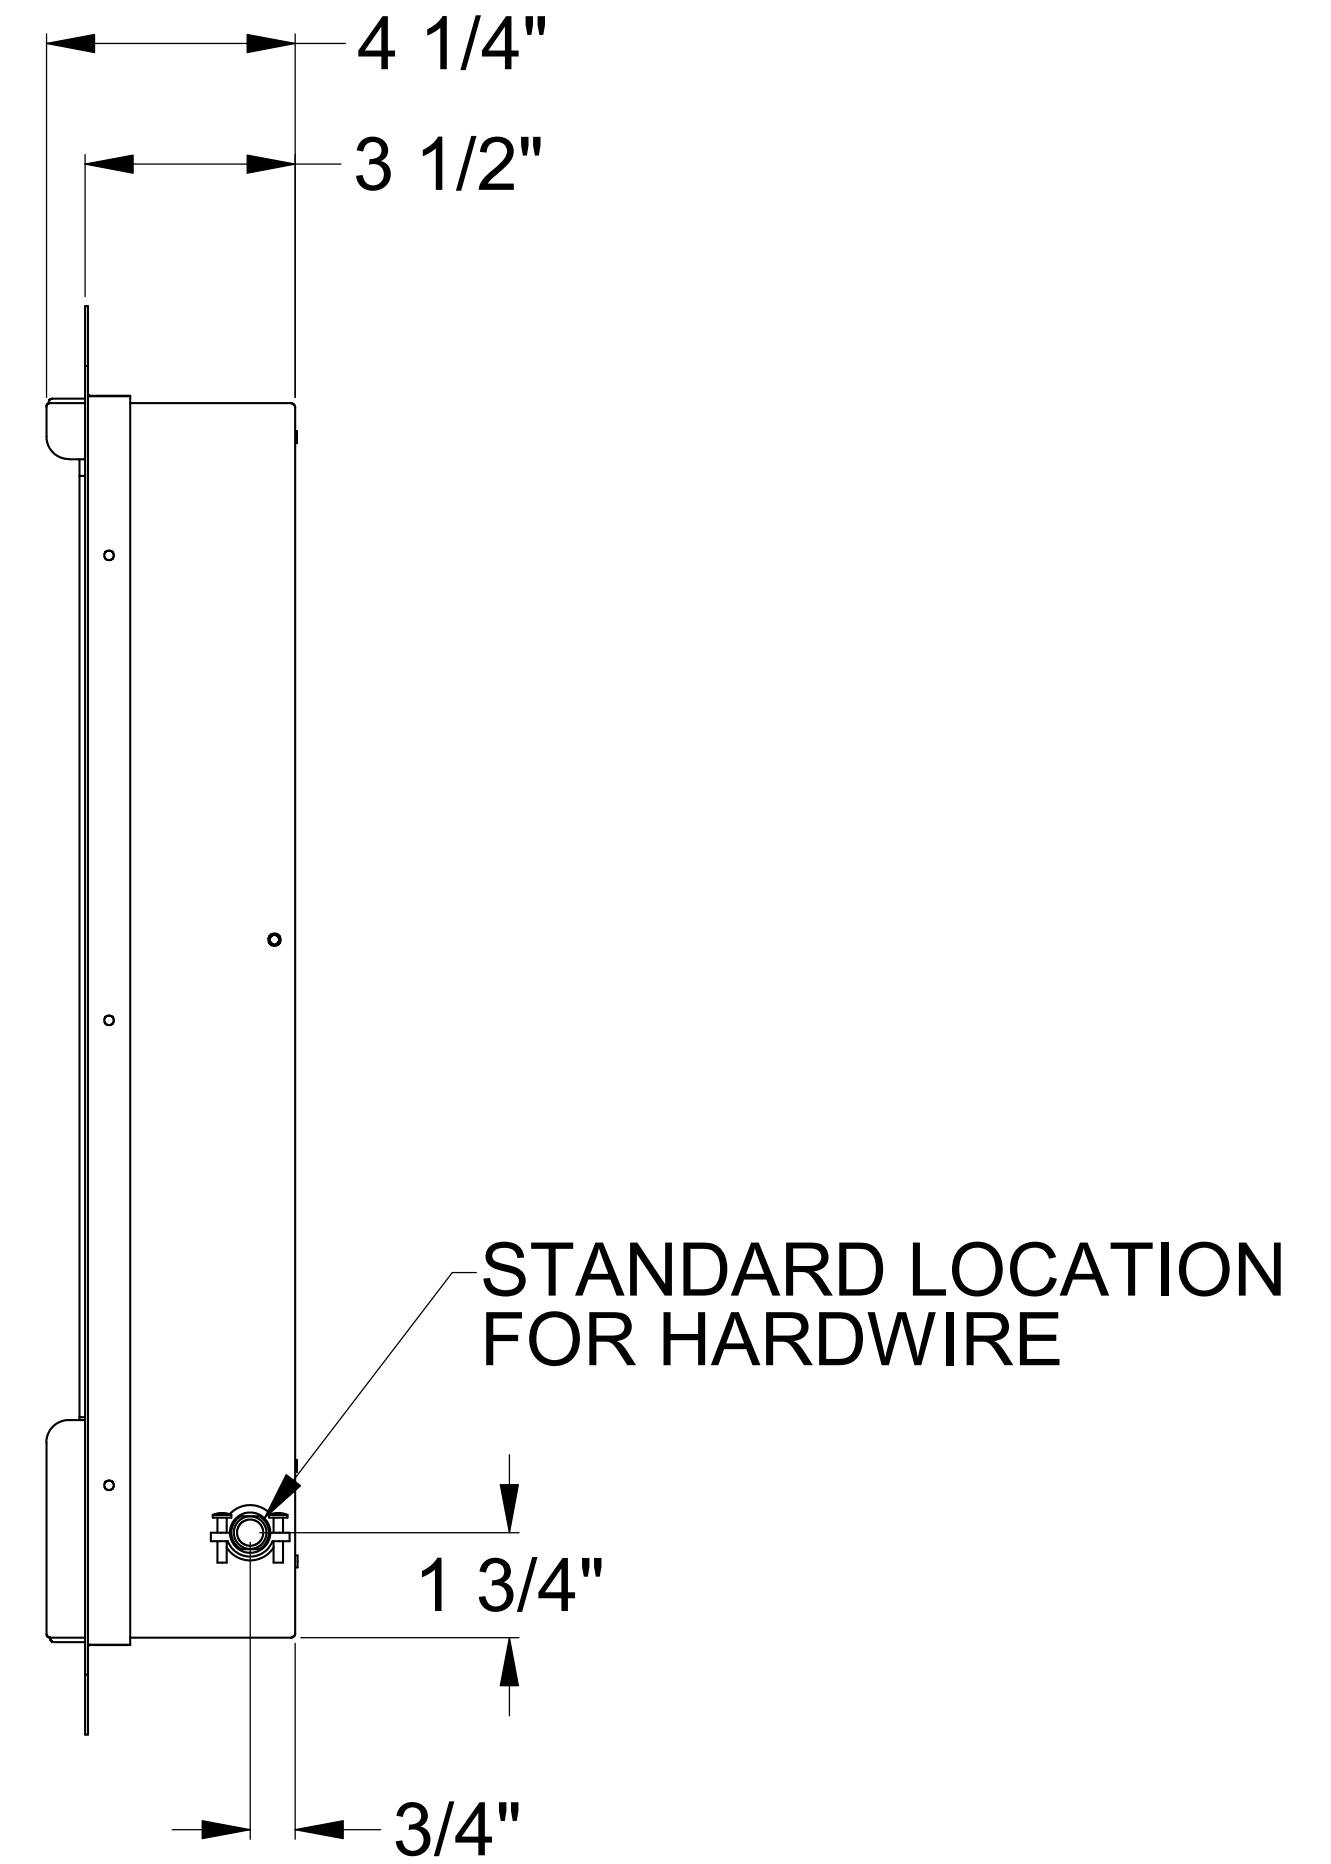

# Econobox 2 Bank Recessed Unit

Electrical Requirements: 120VAC, 60 Hertz, Single Phase  
Power Rating: 2.4A  
Rough Opening Dimensions: 21 1/2" x 29 1/4"