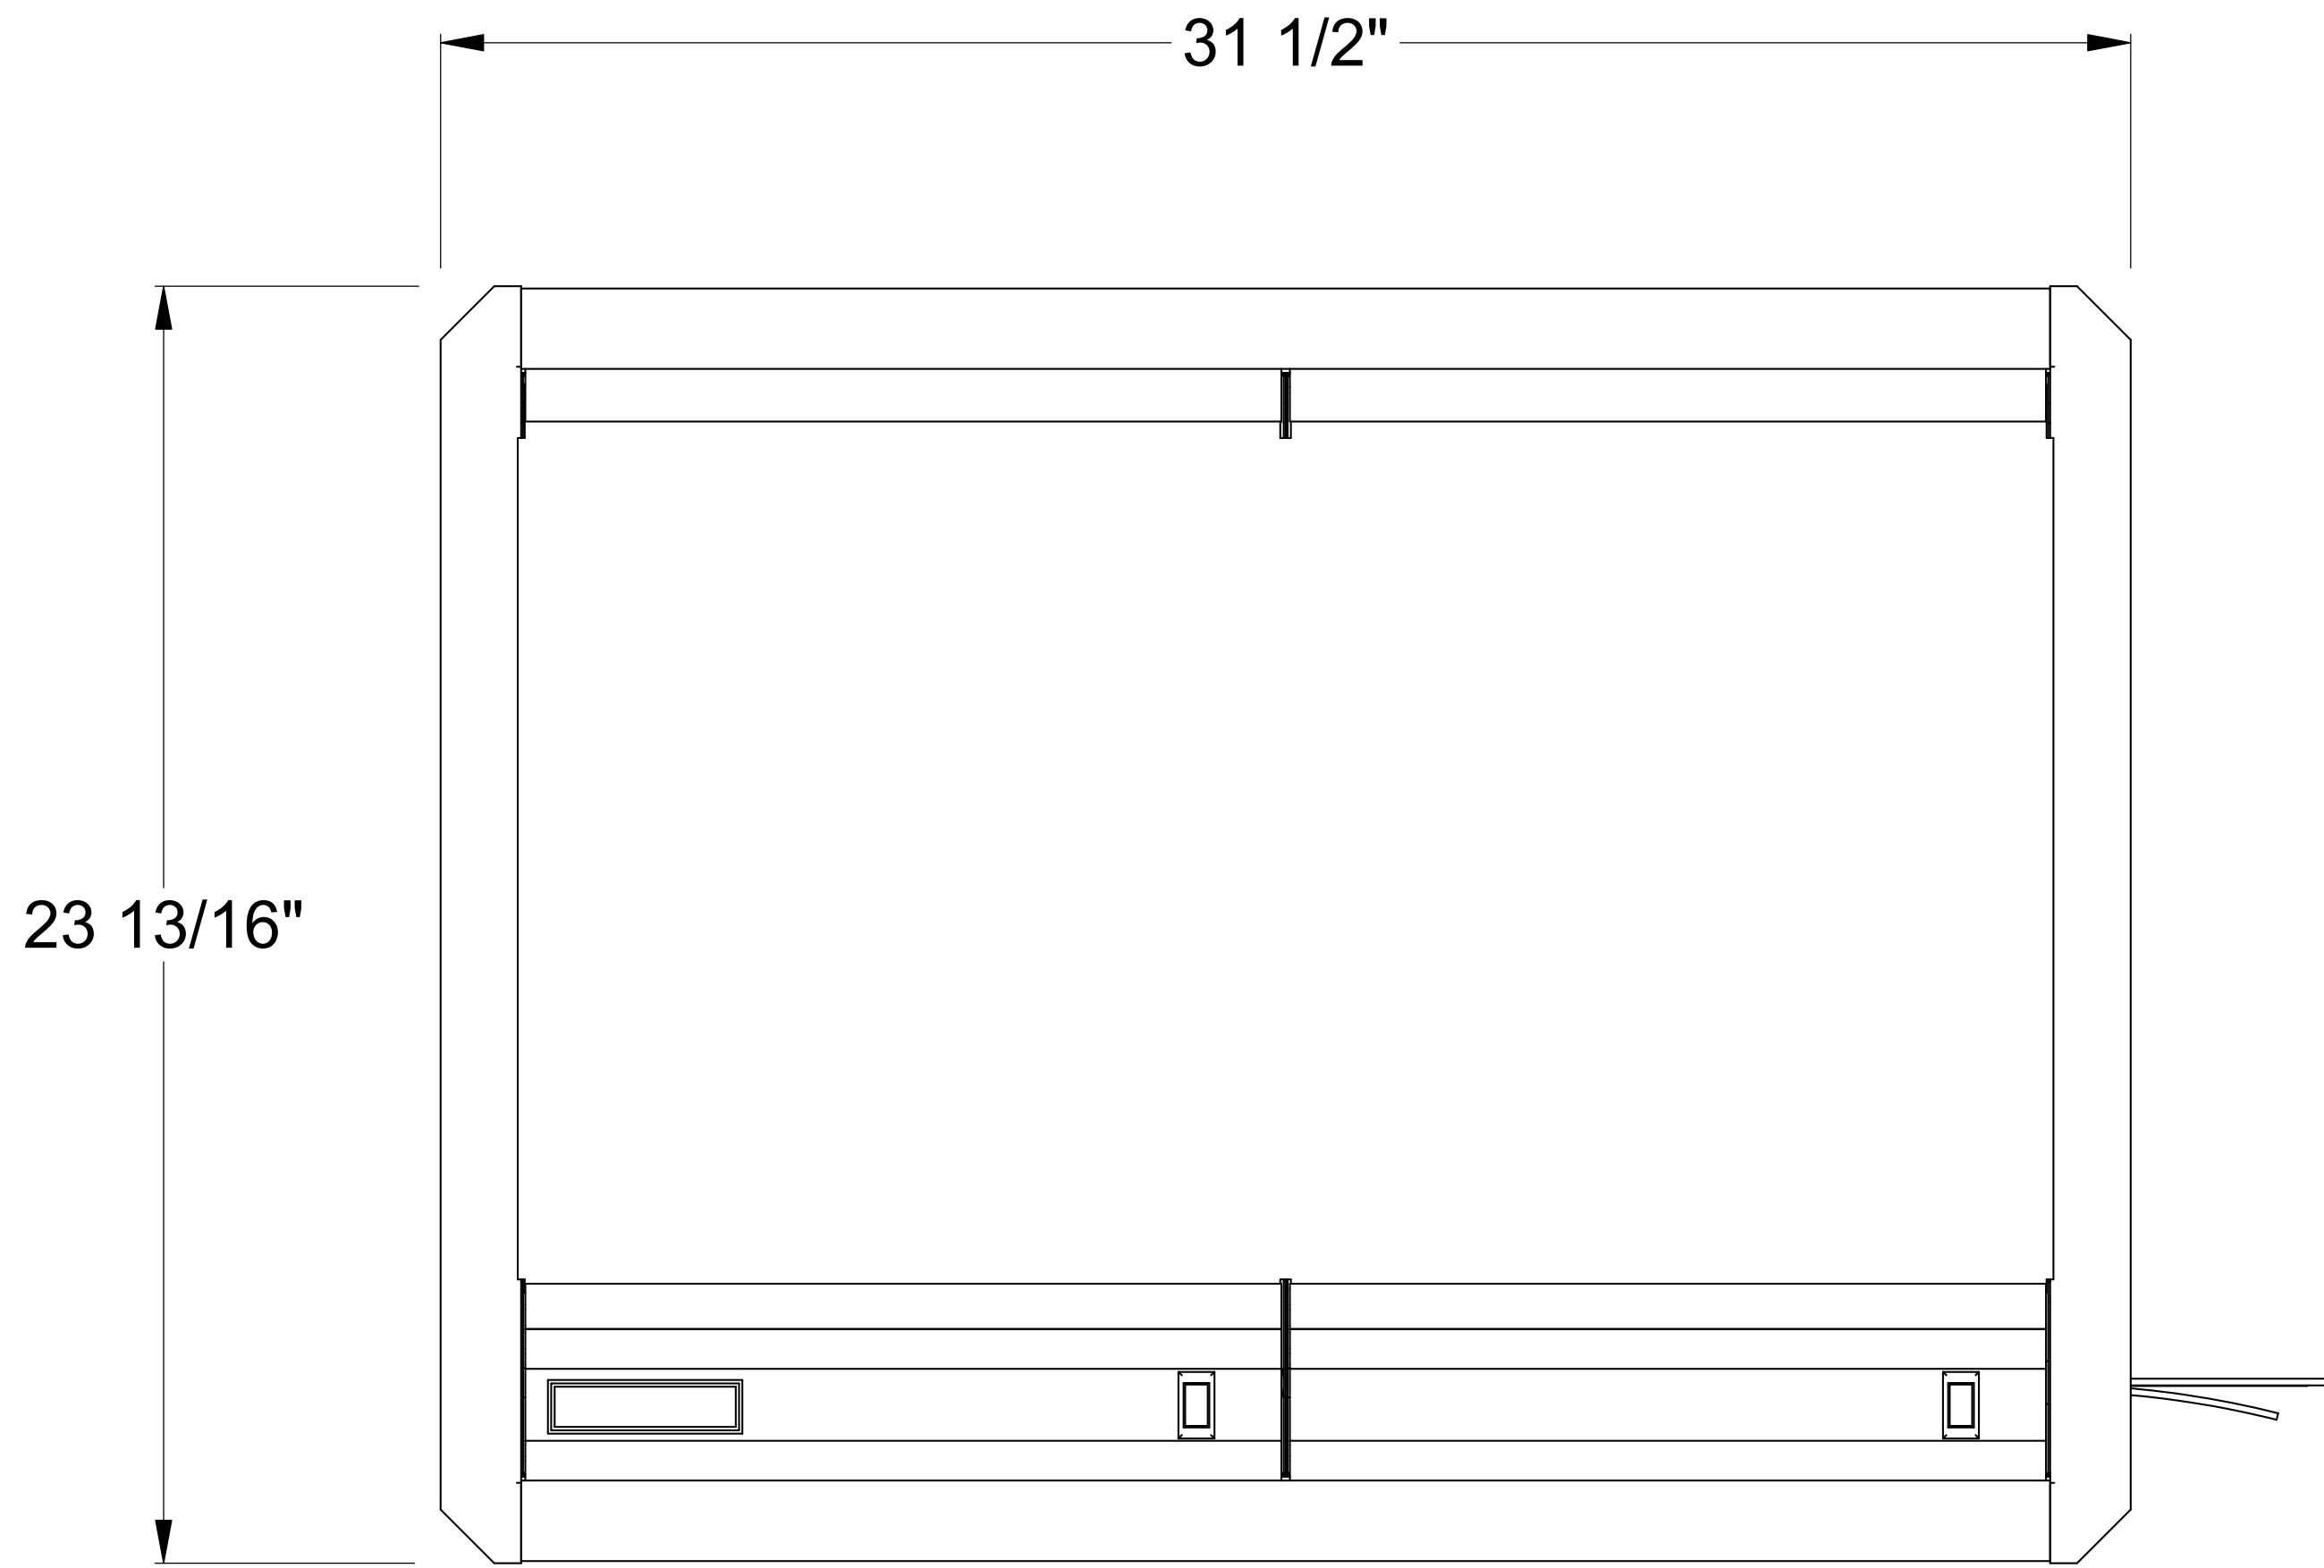

# Econobox 2 Bank Recessed Unit

Electrical Requirements: 120VAC, 60 Hertz, Single Phase  
Power Rating: 2.4A  
Rough Opening Dimensions: 21 1/2" x 29 1/4"